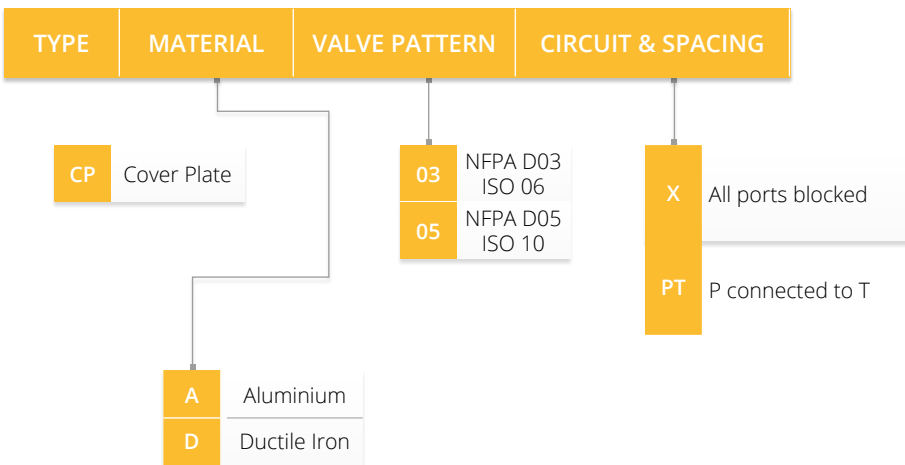

NOTES:
 PORT SIZE A, B, P, T: SAE#24
 X, Y, L: 3/8-18 NPTF
 VALVE MTG: UNC#3/4-10X 1.63 DP

MATERIAL: ALUMINIUM 6061-T6
 YIELD RESISTANCE: 40000 PSI
 ULTIMATE RESISTANCE: 45000 PSI

Part Number System

UNC MOUNTING KIT INCLUDES
 4 - SOCKET HEAD CAP SCREWS
 0 - RINGS