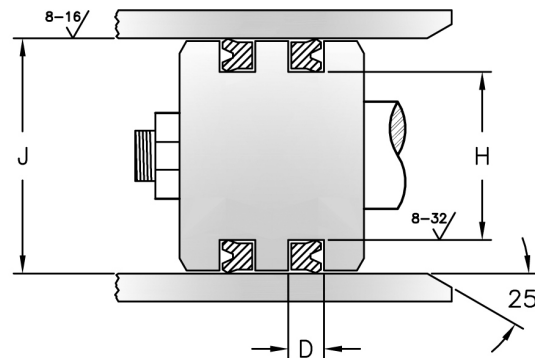

HERCULES PART NUMBERS

MUU - 4 X 10 X 4
 Style Prefix Inside Diameter Outside Diameter Height

SEAL INFORMATION	
MATERIAL	URETHANE
TEMPERATURE RANGE	-22° TO +212° F
PRESSURE RANGE	0 TO 5,000 PSI
SPEED	3 FT/SEC