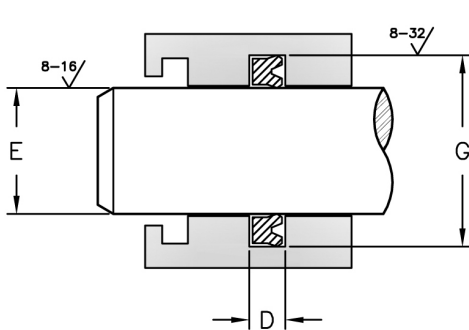

HERCULES PART NUMBERS

MUU - 4 X 10 X 4
 Style Prefix Inside Diameter Outside Diameter Height

SEAL INFORMATION	
MATERIAL	URETHANE
TEMPERATURE RANGE	-22° TO +212° F
PRESSURE RANGE	0 TO 5,000 PSI
SPEED	3 FT/SEC