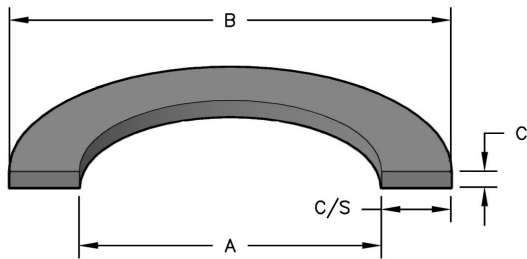

STYLE MBT BACK-UP RINGS

Commonly used with metric o-rings, these back-up rings are made of virgin PTFE unless suffix specifies otherwise.

HERCULES PART NUMBERS

MBT - 3 X 1.5 X 1.25
 Type of Seal Inside Diameter Cross Section Width

S= SPLIT RING

BACK-UP RINGS

| Part Number | A Nom. ID | B Nom. OD | C Nom. Ht | List Price |
|---------------------|--------------|--------------|--------------|------------|
| 1mm C/S | | | | |
| MBT-20X1X.85GM | 20 | 22 | .85 | \$15.97 |
| 1.3mm C/S | | | | |
| MBT-55X3X1.3S | 55 | 61 | 3 | \$4.30 |
| 1.35mm C/S | | | | |
| MBT-10X1.35X1.25S | 10 | 12.7 | 1.25 | \$7.20 |
| 1.5mm C/S | | | | |
| MBT-3X1.5X1.25 | 3 | 6 | 1.25 | \$2.72 |
| MBT-4X1.5X1.25 | 4 | 7 | 1.25 | 1.31 |
| MBT-5X1.5X1.25 | 5 | 8 | 1.25 | 2.72 |
| MBT-6X1.5X1.25 | 6 | 9 | 1.25 | 2.72 |
| MBT-7X1.5X1.25 | 7 | 10 | 1.25 | 2.72 |
| MBT-8X1.5X1.25 | 8 | 11 | 1.25 | 2.72 |
| MBT-9X1.5X1.25 | 9 | 12 | 1.25 | 2.72 |
| MBT-10X1.5X1.25 | 10 | 13 | 1.25 | 2.72 |
| MBT-13X1.5X1 | 13 | 16 | 1 | 8.66 |
| 2mm C/S | | | | |
| MBT-10X2X1.25 | 10 | 14 | 1.25 | \$2.72 |
| MBT-11X2X1.25 | 11 | 15 | 1.25 | 2.72 |
| MBT-12X2X1.25 | 12 | 16 | 1.25 | 2.72 |
| MBT-12.5X2X1.25 | 12.5 | 16.5 | 1.25 | 2.72 |
| MBT-13X2X1.2 | 13 | 17 | 1.2 | 21.45 |
| MBT-14X2X1.25 | 14 | 18 | 1.25 | 2.72 |
| MBT-15X2X1.25 | 15 | 19 | 1.25 | 2.72 |
| MBT-16X2X1.25 | 16 | 20 | 1.25 | 2.72 |
| MBT-18X2X1.25 | 18 | 22 | 1.25 | 2.72 |
| MBT-20X2X1.25 | 20 | 24 | 1.25 | 2.72 |
| MBT-21X2X1.25 | 21 | 25 | 1.25 | 2.72 |
| MBT-22X2X1.25 | 22 | 26 | 1.25 | 2.72 |
| MBT-26X2X2.5SG | 26 | 30 | 2.5 | 22.93 |
| MBT-28X2X1.5S | 28 | 32 | 1.5 | 11.24 |
| MBT-47X2X1.25 | 47 | 51 | 1.25 | 9.62 |
| MBT-53X2X1.25 | 53 | 57 | 1.25 | 11.01 |
| 2.1mm C/S | | | | |
| MBT-11.8X2.1X1 | 11.8 | 16 | 1 | \$8.66 |
| 2.4mm C/S | | | | |
| MBT-127.7X2.4X1.25G | 127.7 | 132.5 | 1.25 | \$21.82 |
| 2.5mm C/S | | | | |