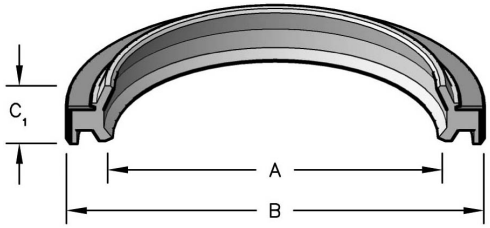

# STYLE MCKBI METAL CLAD WIPERS

Utilizing a double lip of urethane bonded to a carbon steel case, this wiper prevents contaminant ingress at the wiping lip and around the outer case.

## HERCULES PART NUMBERS

**MCKBI - 20 X 32 X 6**  
 Type of Seal    Rod Diameter    Groove Diameter    Height

| SEAL INFORMATION  |                 |
|-------------------|-----------------|
| MATERIAL          | URETHANE        |
| TEMPERATURE RANGE | -30° TO +200° F |
| SPEED             | 3 FT/SEC        |