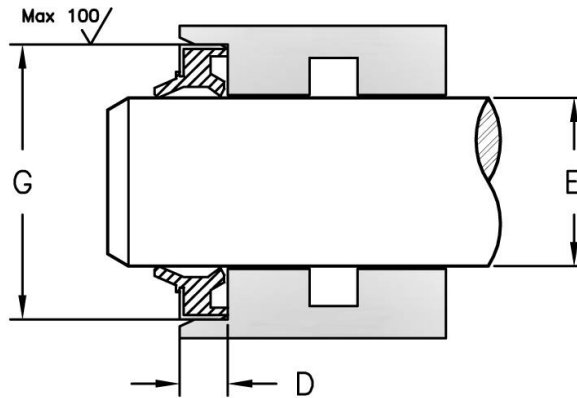

## HERCULES PART NUMBERS

**MCKBI - 20 X 32 X 6**  
 Type of Seal    Rod Diameter    Groove Diameter    Height

| SEAL INFORMATION  |                 |
|-------------------|-----------------|
| MATERIAL          | URETHANE        |
| TEMPERATURE RANGE | -30° TO +200° F |
| SPEED             | 3 FT/SEC        |