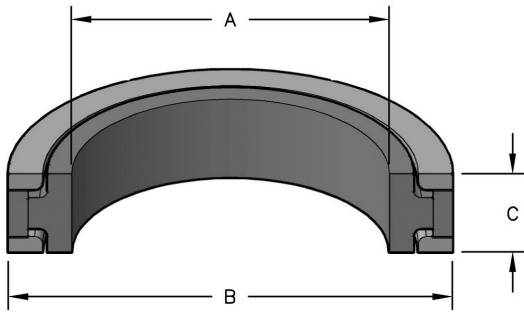

# STYLE MCPS FOUR PIECE PISTON SEALS

This capped piston seal consists of a filled PTFE cap, a T-shaped NBR energizer, and two split nylon backup rings. It exhibits low friction, high sealability, and excellent resistance to extrusion and wear.

BR = BRONZE FILLED PTFE CAP

### HERCULES PART NUMBERS

**MCPS - 50 X 36 X 8.5**  
 Type of Seal    Bore Diameter    Groove Diameter    Height

SEAL INFORMATION	
MATERIAL	PTFE PISTON SEAL NYLON BACK-UP NITRILE ENERGIZER
TEMPERATURE RANGE	-40° TO +220° F
PRESSURE RANGE	0 TO 6,000 psi
SPEED	4.5 FT/SEC