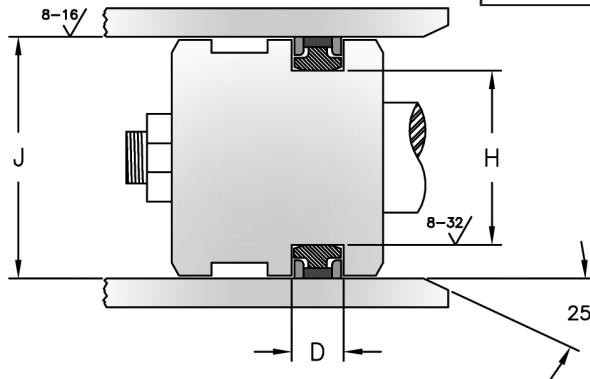

# STYLE MCPS FOUR PIECE PISTON SEALS

This capped piston seal consists of a filled PTFE cap, a T-shaped NBR energizer, and two split nylon backup rings. It exhibits low friction, high sealability, and excellent resistance to extrusion and wear.

### HERCULES PART NUMBERS

**MCPS - 50 X 36 X 8.5**  
 Type of Seal    Bore Diameter    Groove Diameter    Height

SEAL INFORMATION	
MATERIAL	PTFE PISTON SEAL NYLON BACK-UP NITRILE ENERGIZER
TEMPERATURE RANGE	-40° TO +220° F
PRESSURE RANGE	0 TO 6,000 psi
SPEED	4.5 FT/SEC

Part Number	A Nom. ID	B Nom. OD	C Nom. Ht	D GROOVE WIDTH	H GROOVE DIAMETER	J BORE DIAMETER	List Price
MCPS-32X21X7.7	21	32	7.7	8.20 +0.20 +0.00	21.00 +0.000 -0.052	32.00 +0.062 +0.000	\$84.72
MCPS-40X30X8BR	30	40	8	8.00 +0.20 +0.00	30.00 +0.000 -0.052	40.00 +0.062 +0.000	12.94
MCPS-50X36X8.5	36	50	8.5	9.00 +0.20 +0.00	36.00 +0.000 -0.062	50.00 +0.062 +0.000	105.89
MCPS-50X40X7.5	40	50	7.5	8.00 +0.20 +0.00	40.00 +0.000 -0.062	50.00 +0.062 +0.000	54.13
MCPS-55X41X8.5	41	55	8.5	9.00 +0.20 +0.00	41.00 +0.000 -0.062	55.00 +0.074 +0.000	47.30
MCPS-56X45X8	45	56	8	8.00 +0.20 +0.00	45.00 +0.000 -0.062	56.00 +0.074 +0.000	63.29
MCPS-60X46X8.5	46	60	8.5	9.00 +0.20 +0.00	46.00 +0.000 -0.062	60.00 +0.074 +0.000	52.68
MCPS-63X48X10.5	48	63	10.5	11.00 +0.20 +0.00	48.00 +0.000 -0.062	63.00 +0.074 +0.000	35.79
MCPS-63X53X7.5	53	63	7.5	8.00 +0.20 +0.00	53.00 +0.000 -0.074	63.00 +0.074 +0.000	76.49
MCPS-65X50X10.5	50	65	10.5	11.00 +0.20 +0.00	50.00 +0.000 -0.062	65.00 +0.074 +0.000	31.55
MCPS-65X51X8.5	51	65	8.5	9.00 +0.20 +0.00	51.00 +0.000 -0.074	65.00 +0.074 +0.000	82.41
MCPS-70X55X10.5	55	70	10.5	11.00 +0.20 +0.00	55.00 +0.000 -0.074	70.00 +0.074 +0.000	52.68
MCPS-70X55X12	55	70	12	12.50 +0.20 +0.00	55.00 +0.000 -0.074	70.00 +0.074 +0.000	73.92
MCPS-70X60X7.5	60	70	7.5	8.00 +0.20 +0.00	60.00 +0.000 -0.074	70.00 +0.074 +0.000	51.29
MCPS-75X60X10.5	60	75	10.5	11.00 +0.20 +0.00	60.00 +0.000 -0.074	75.00 +0.074 +0.000	51.09