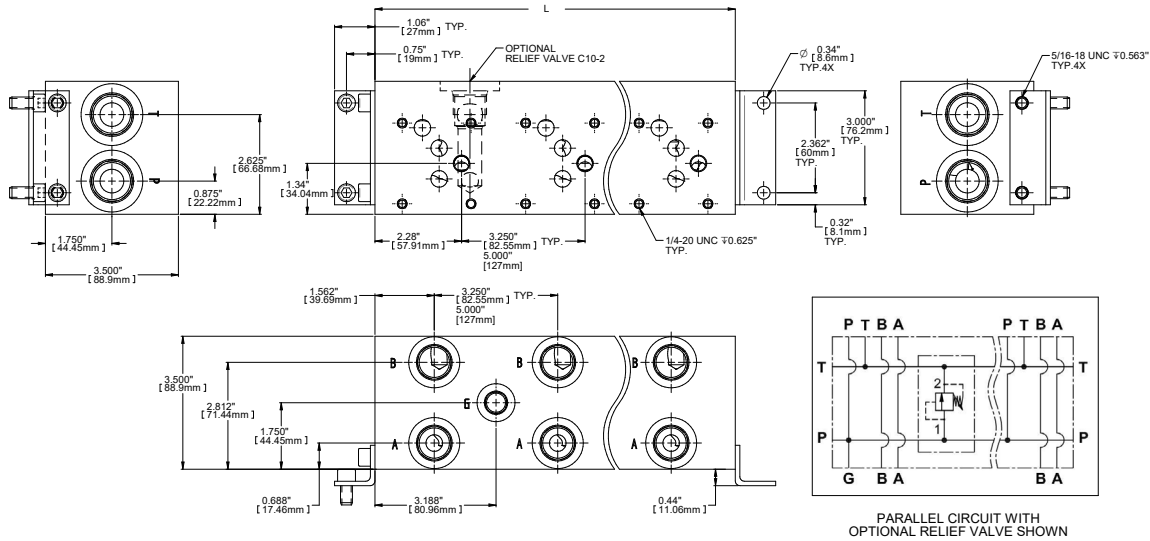

NUMBER OF STATIONS	MODEL	DIM L	WEIGHT
2	BMA05P02S08-C10-2	L = 6.50" (165.1mm)	6.6 lbs
3	BMA05P03S08-C10-2	L = 9.75" (247.6mm)	10 lbs
4	BMA05P04S08-C10-2	L = 13" (330.2mm)	13.3 lbs
5	BMA05P05S08-C10-2	L = 16.25" (412.7mm)	16.625 lbs

PORT CODE:
 P & T: SAE#12
 A & B: SAE#10
 G: SAE#6

UNC MOUNTING KIT INCLUDES:
 8- 5/16-18 x 0.625" SOCKET HEAD CAP SREW
 8- LOCKWASHERS
 2- BRACKETS

Part Number System