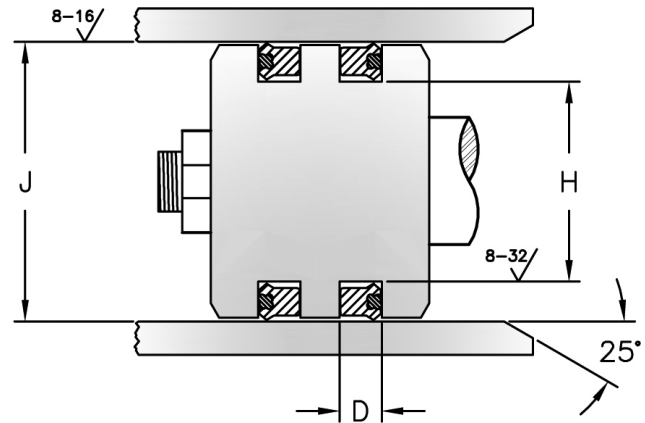

H = High Temperature

HERCULES PART NUMBERS

MUUL - 9 X 19 X 8
 Style Prefix Inside Diameter Outside Diameter Height

SEAL INFORMATION	
MATERIAL	URETHANE
TEMPERATURE RANGE	-40° TO +200° F
PRESSURE RANGE	0 TO 5,000 PSI
SPEED	3 FT/SEC