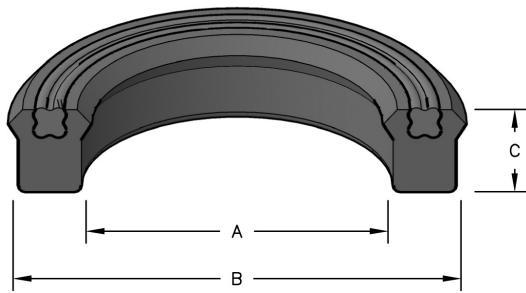

H = High Temperature

HERCULES PART NUMBERS

MUUL - 9 X 19 X 8
 Style Prefix Inside Diameter Outside Diameter Height

SEAL INFORMATION	
MATERIAL	URETHANE
TEMPERATURE RANGE	-40° TO +200° F
PRESSURE RANGE	0 TO 5,000 PSI
SPEED	3 FT/SEC