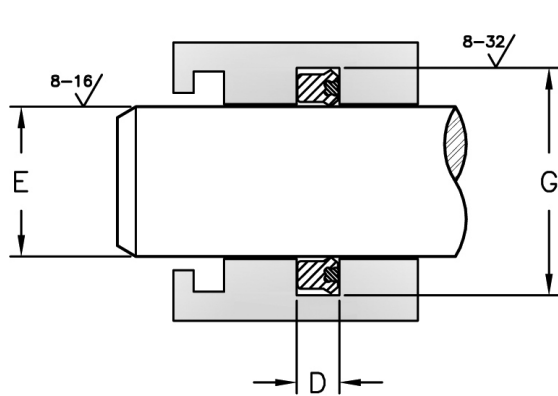

H = High Temperature

HERCULES PART NUMBERS

MUUL - 9 X 19 X 8
 Style Prefix Inside Diameter Outside Diameter Height

SEAL INFORMATION	
MATERIAL	URETHANE
TEMPERATURE RANGE	-40° TO +200° F
PRESSURE RANGE	0 TO 5,000 PSI
SPEED	3 FT/SEC