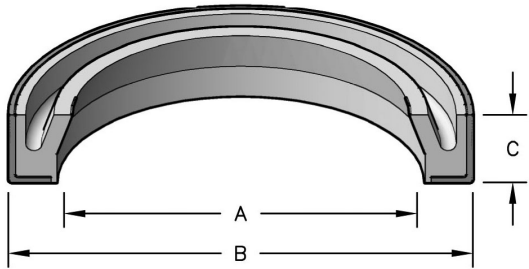

# STYLE MCWI METAL CLAD WIPERS

This wiper is a single lip design molded from high grade urethane and bonded to a carbon steel case.

## HERCULES PART NUMBERS

**MCWI - 35 X 47 X 7**

Type of Seal    Inside Diameter    Outside Diameter    Height

| SEAL INFORMATION  |                 |
|-------------------|-----------------|
| MATERIAL          | URETHANE        |
| TEMPERATURE RANGE | -30° TO +200° F |
| SPEED             | 3 FT/SEC        |