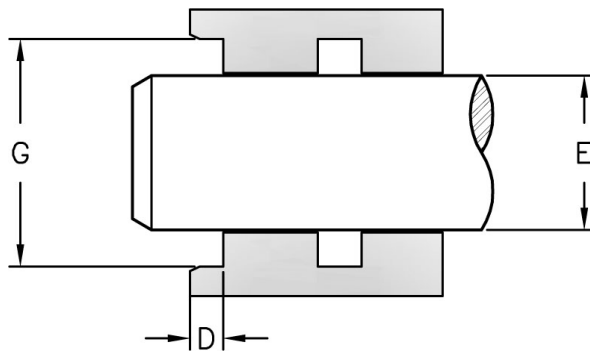

## HERCULES PART NUMBERS

**MCWI - 35 X 47 X 7**

Type of Seal    Inside Diameter    Outside Diameter    Height

| SEAL INFORMATION  |                 |
|-------------------|-----------------|
| MATERIAL          | URETHANE        |
| TEMPERATURE RANGE | -30° TO +200° F |
| SPEED             | 3 FT/SEC        |