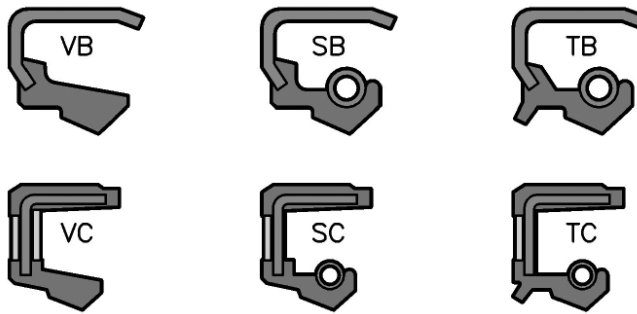

OIL SEALS

Note: V = Fluorocarbon

HERCULES PART NUMBERS

MOS - 8 X 16 X 7TC
 Type of Seal Inside Diameter Outside Diameter Height

SEAL INFORMATION	
MATERIAL	RUBBER SEAL STEEL CASE
TEMPERATURE RANGE	-40° TO +225° F
PRESSURE RANGE	10 PSI @ 1000 FPM
SPEED	3 FT/SEC

Part Number	A Nom. ID	B Nom. OD	C Nom. Ht	List Price
MOS-8X16X7TC	8	16	7	\$6.27
MOS-8X18X5TC	8	18	5	6.27
MOS-8X25X8TC	8	25	8	6.31
MOS-10X19X7TC	10	19	7	6.27
MOS-10X20X7TC	10	20	7	6.27
MOS-10X22X7TC	10	22	7	6.31
MOS-10X30X7SC	10	30	7	5.85
MOS-12X19X3VC	12	19	3	5.78
MOS-12X20X4TC	12	20	4	6.27
MOS-12X20X5TC	12	20	5	6.27
MOS-12X22X7TC	12	22	7	6.31
MOS-12X24X7TC	12	24	7	6.31
MOS-12X25X7TC	12	25	7	6.50
MOS-12X26X7TC	12	26	7	6.50
MOS-12X28X7TC	12	28	7	6.50
MOS-13X25X7SC	13	25	7	6.50
MOS-14X20X3TC	14	20	3	6.38
MOS-14X24X6TC	14	24	6	6.31
MOS-14X24X7TC	14	24	7	6.31
MOS-14X28X7TC	14	28	7	6.50
MOS-15X24X7TC	15	24	7	6.26
MOS-15X25X7TC	15	25	7	6.31
MOS-15X28X7TC	15	28	7	6.30
MOS-15X30X7TC	15	30	7	6.55
MOS-15X32X7TC	15	32	7	8.56
MOS-15X35X7TC	15	35	7	7.69
MOS-16X20X2.5VM	16	20	2.5	5.89
MOS-16X26X6TC	16	26	6	6.50
MOS-16X28X7TC	16	28	7	6.50
MOS-16X30X7TC	16	30	7	6.50
MOS-16X35X7TC	16	35	7	7.69