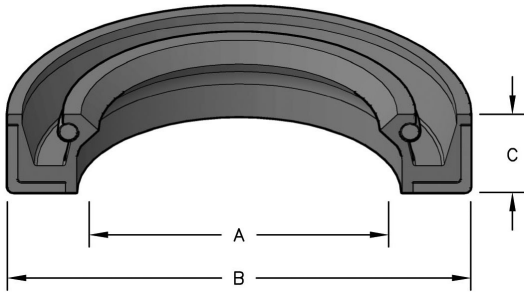

OIL SEALS

Note: V = Fluorocarbon

HERCULES PART NUMBERS

MOS - 8 X 16 X 7TC
 Type of Seal Inside Diameter Outside Diameter Height

SEAL INFORMATION	
MATERIAL	RUBBER SEAL STEEL CASE
TEMPERATURE RANGE	-40° TO +225° F
PRESSURE RANGE	10 PSI @ 1000 FPM
SPEED	3 FT/SEC

Part Number	A Nom. ID	B Nom. OD	C Nom. Ht	List Price
MOS-8X16X7TC	8	16	7	\$6.27
MOS-8X18X5TC	8	18	5	6.27
MOS-8X25X8TC	8	25	8	6.31
MOS-10X19X7TC	10	19	7	6.27
MOS-10X20X7TC	10	20	7	6.27
MOS-10X22X7TC	10	22	7	6.31
MOS-10X30X7SC	10	30	7	5.85
MOS-12X19X3VC	12	19	3	5.78
MOS-12X20X4TC	12	20	4	6.27
MOS-12X20X5TC	12	20	5	6.27
MOS-12X22X7TC	12	22	7	6.31
MOS-12X24X7TC	12	24	7	6.31
MOS-12X25X7TC	12	25	7	6.50
MOS-12X26X7TC	12	26	7	6.50
MOS-12X28X7TC	12	28	7	6.50
MOS-13X25X7SC	13	25	7	6.50
MOS-14X20X3TC	14	20	3	6.38
MOS-14X24X6TC	14	24	6	6.31
MOS-14X24X7TC	14	24	7	6.31
MOS-14X28X7TC	14	28	7	6.50
MOS-15X24X7TC	15	24	7	6.26
MOS-15X25X7TC	15	25	7	6.31
MOS-15X28X7TC	15	28	7	6.30
MOS-15X30X7TC	15	30	7	6.55
MOS-15X32X7TC	15	32	7	8.56
MOS-15X35X7TC	15	35	7	7.69
MOS-16X20X2.5VM	16	20	2.5	5.89
MOS-16X26X6TC	16	26	6	6.50
MOS-16X28X7TC	16	28	7	6.50
MOS-16X30X7TC	16	30	7	6.50
MOS-16X35X7TC	16	35	7	7.69